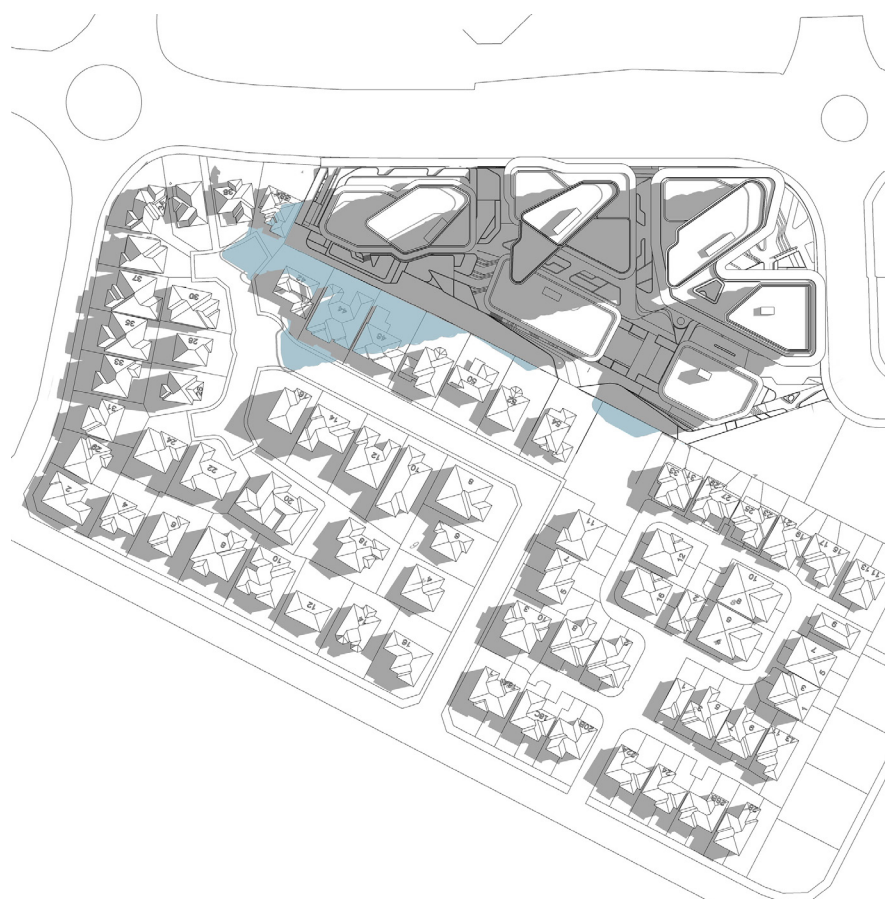

9 am

9:30 am

10 am

10:30 am

■ Shadow cast by building

SHADOW DIAGRAMS - 21ST JUNE

11 am

11:30 am

12 pm

12:30 pm

■ Shadow cast by building

SHADOW DIAGRAMS - 21ST JUNE

1300 pm

1330 pm

1400 pm

1430 pm

■ Shadow cast by building

SHADOW DIAGRAMS - 21ST JUNE

The Hills Shire Council site-specific DCP: All private open space within neighbouring low density residential properties are to continue to receive a minimum four (4) hours of sunlight access between 9am and 3pm on 21st June.-**Complies**

■ Shadow cast by building

SHADOW DIAGRAMS - 21ST JUNE