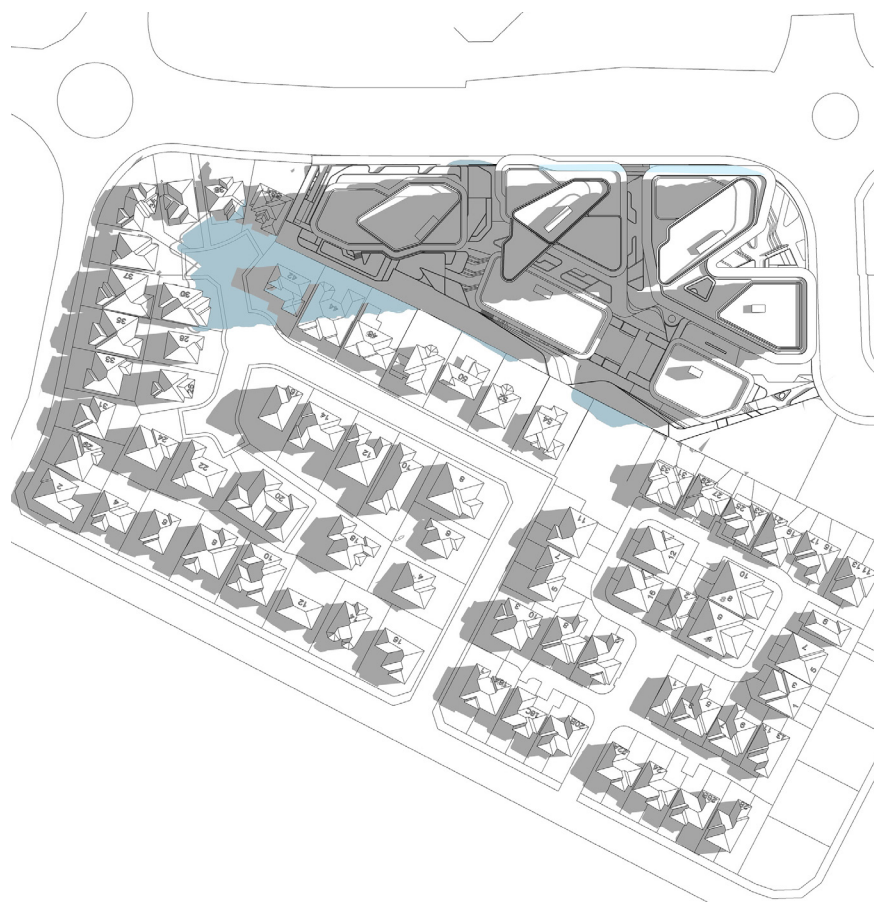

9 am

9:30 am

10 am

10:30 am

■ Shadow cast by building

SHADOW DIAGRAMS - 21ST JUNE

11 am

11:30 am

12 pm

12:30 pm

■ Shadow cast by building

SHADOW DIAGRAMS - 21ST JUNE

1300 pm

1330 pm

1400 pm

1430 pm

■ Shadow cast by building

SHADOW DIAGRAMS - 21ST JUNE

The Hills Shire Council site-specific DCP: All private open space within neighbouring low density residential properties are to continue to receive a minimum four (4) hours of sunlight access between 9am and 3pm on 21st June.-**Complies**

■ Shadow cast by building

SHADOW DIAGRAMS - 21ST JUNE