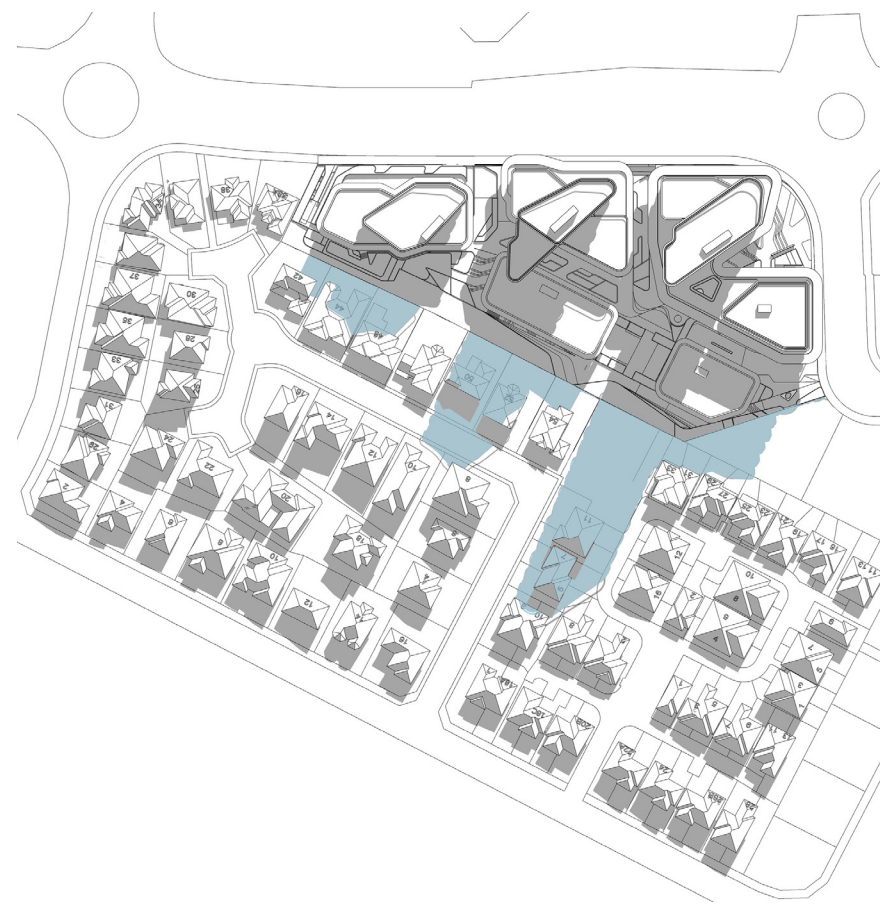

9 am

9:30 am

10 am

10:30 am

■ Shadow cast by building

SHADOW DIAGRAMS - 21ST JUNE

11 am

11:30 am

12 pm

12:30 pm

■ Shadow cast by building

SHADOW DIAGRAMS - 21ST JUNE

1300 pm

1330 pm

1400 pm

1430 pm

■ Shadow cast by building

SHADOW DIAGRAMS - 21ST JUNE

The Hills Shire Council site-specific DCP: All private open space within neighbouring low density residential properties are to continue to receive a minimum four (4) hours of sunlight access between 9am and 3pm on 21st June.-**Complies**

■ Shadow cast by building

SHADOW DIAGRAMS - 21ST JUNE