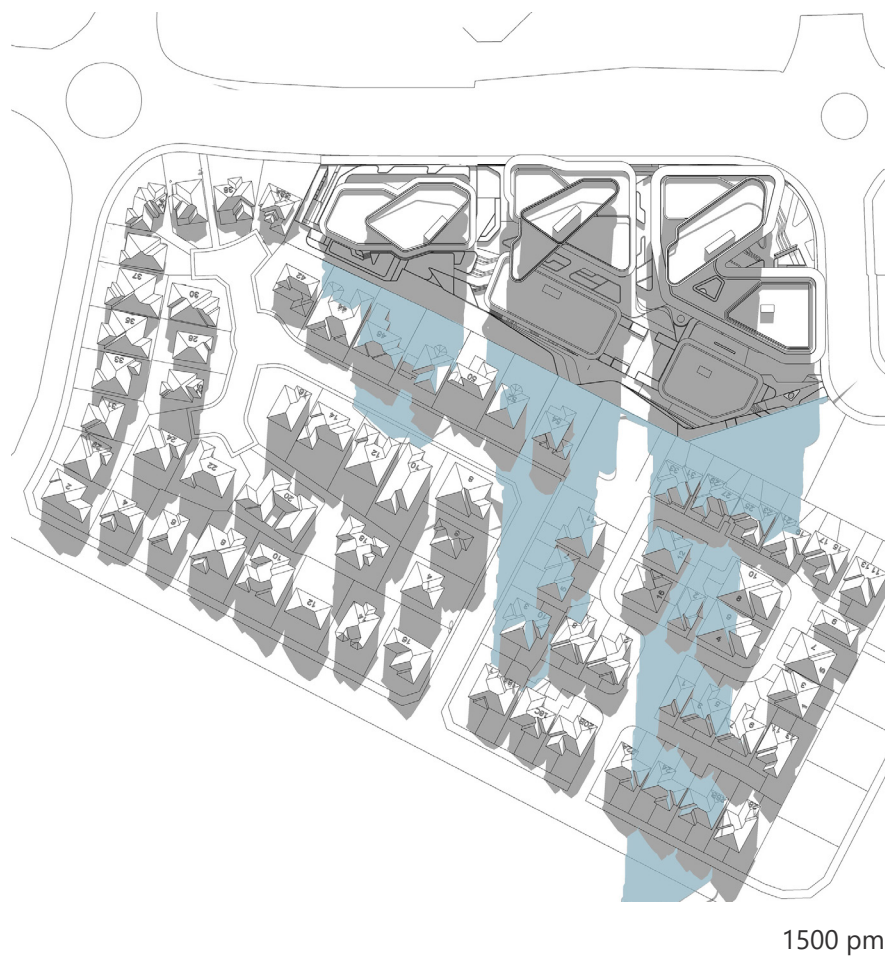

9 am

9:30 am

10 am

10:30 am

■ Shadow cast by building

SHADOW DIAGRAMS - 21ST JUNE

11 am

11:30 am

12 pm

12:30 pm

■ Shadow cast by building

SHADOW DIAGRAMS - 21ST JUNE

1300 pm

1330 pm

1400 pm

1430 pm

■ Shadow cast by building

SHADOW DIAGRAMS - 21ST JUNE

The Hills Shire Council site-specific DCP: All private open space within neighbouring low density residential properties are to continue to receive a minimum four (4) hours of sunlight access between 9am and 3pm on 21st June.-**Complies**

■ Shadow cast by building

SHADOW DIAGRAMS - 21ST JUNE