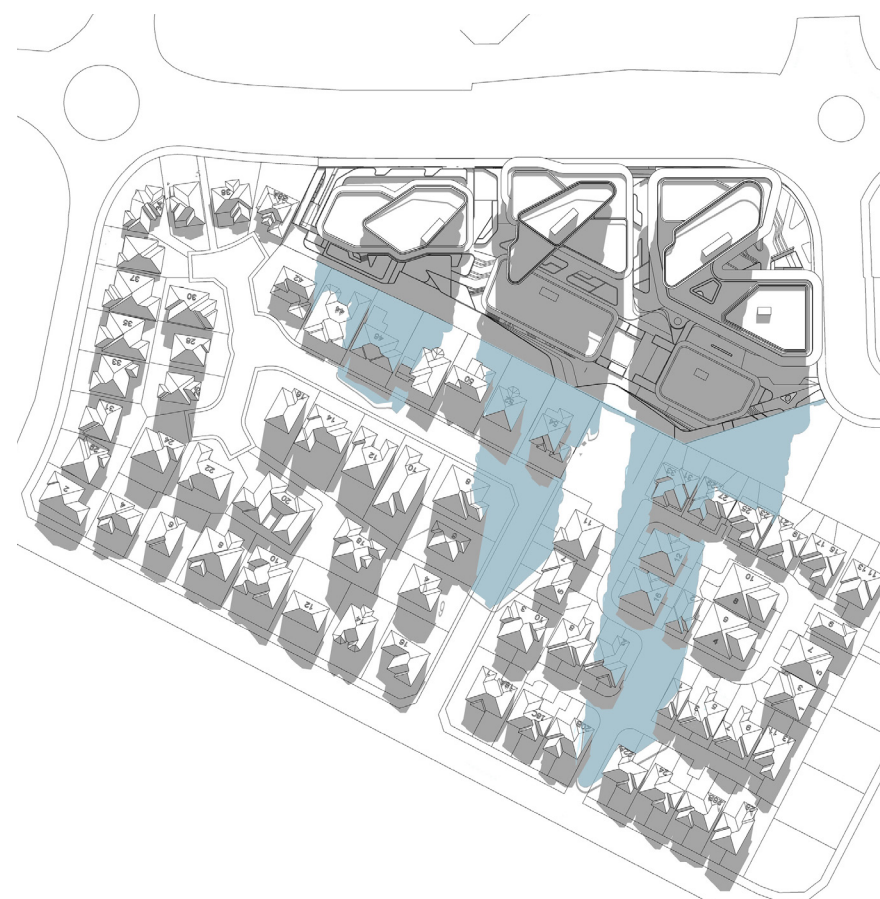

9 am

9:30 am

10 am

10:30 am

■ Shadow cast by building

SHADOW DIAGRAMS - 21ST JUNE

11 am

11:30 am

12 pm

12:30 pm

■ Shadow cast by building

SHADOW DIAGRAMS - 21ST JUNE

1300 pm

1330 pm

1400 pm

1430 pm

■ Shadow cast by building

SHADOW DIAGRAMS - 21ST JUNE

The Hills Shire Council site-specific DCP: All private open space within neighbouring low density residential properties are to continue to receive a minimum four (4) hours of sunlight access between 9am and 3pm on 21st June.-**Complies**

■ Shadow cast by building

SHADOW DIAGRAMS - 21ST JUNE